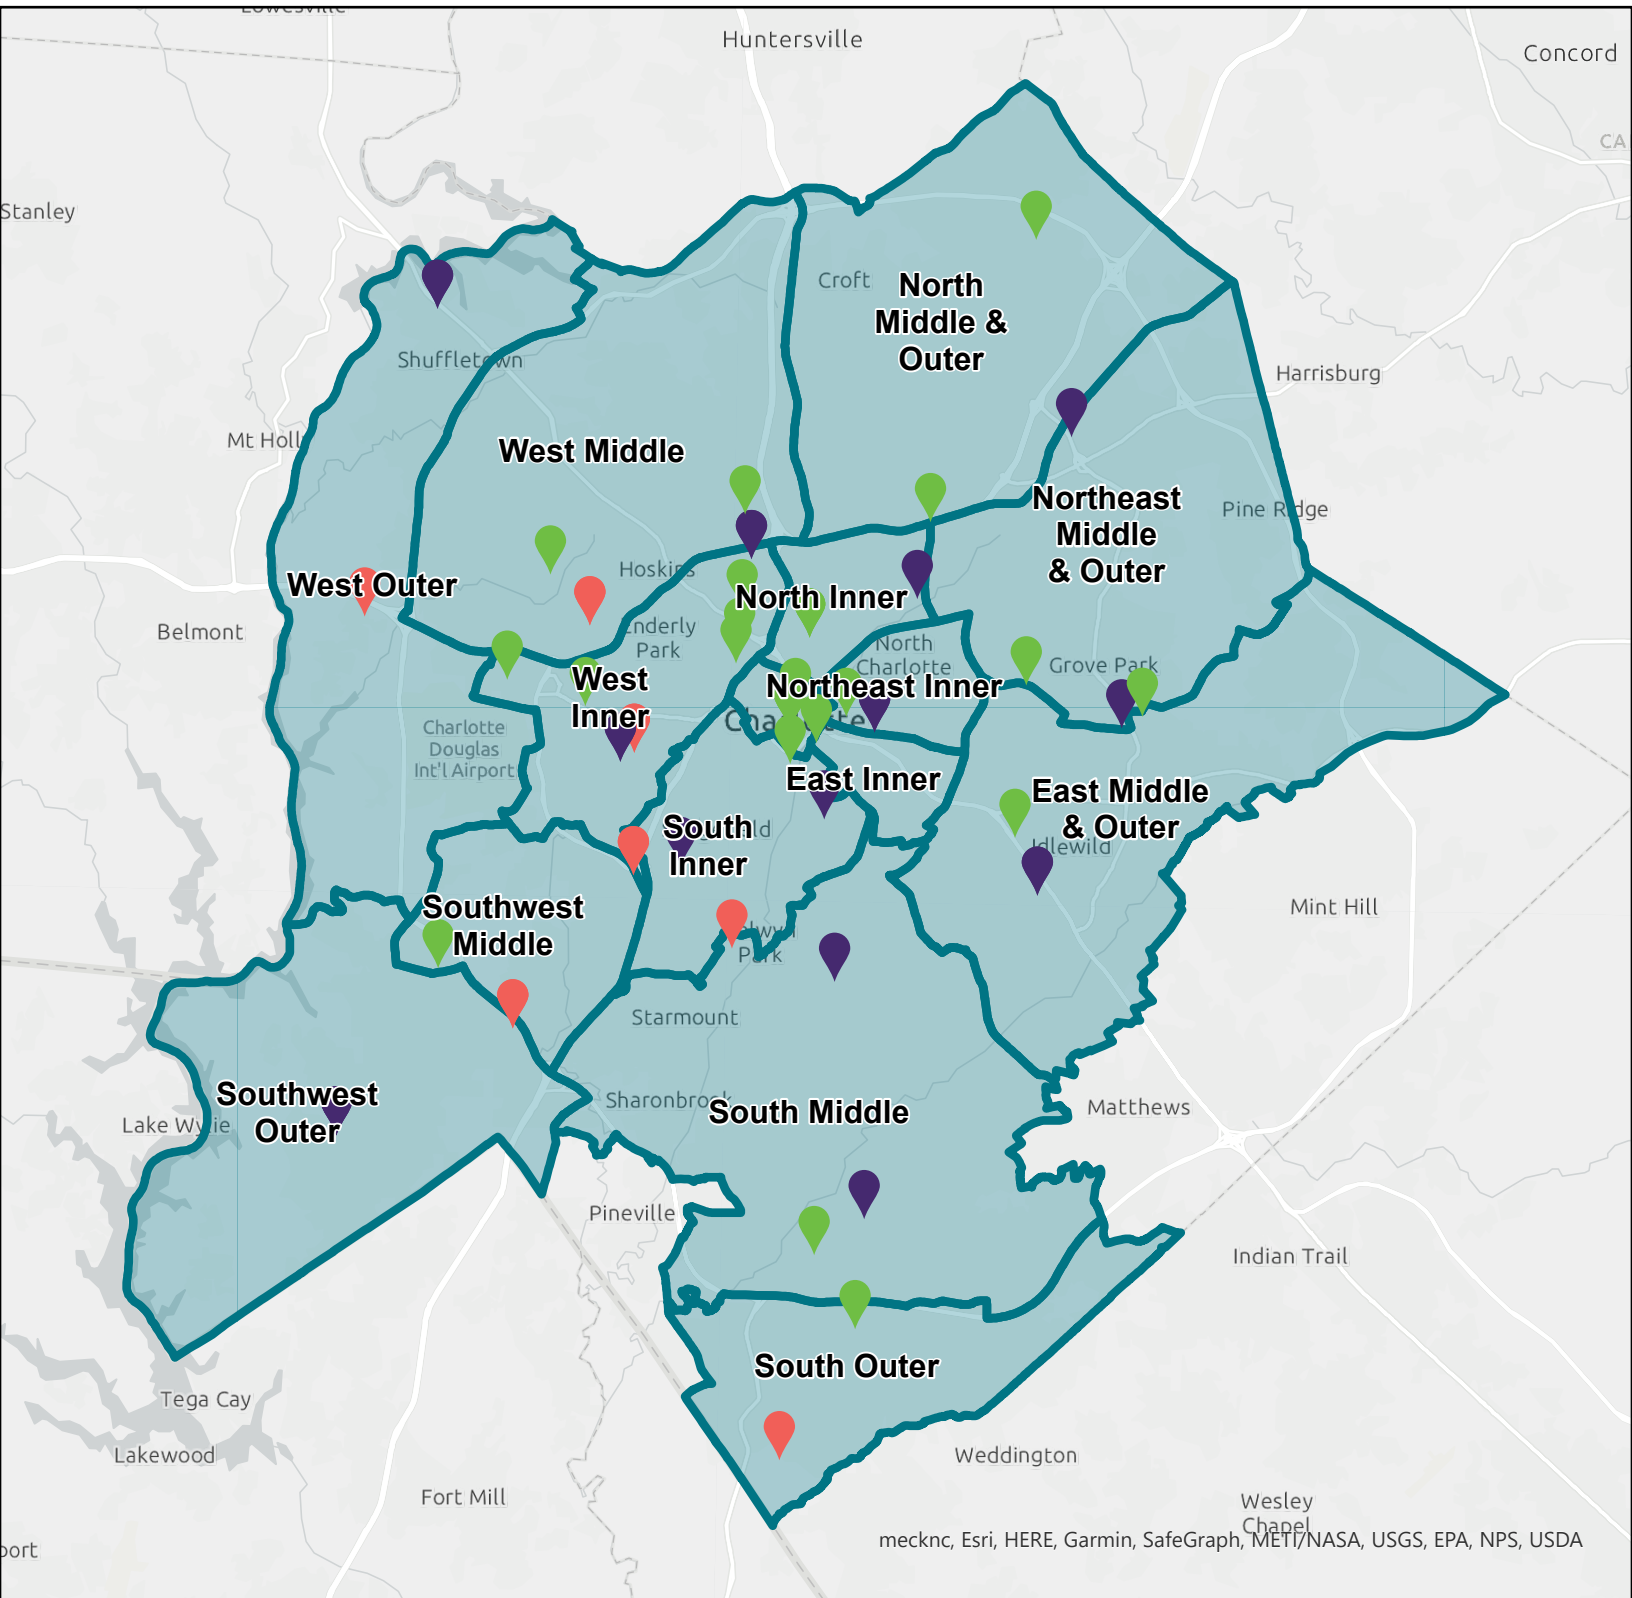

# Community Planning Area Engagement

mecknc, Esri, HERE, Garmin, SafeGraph, METI/NASA, USGS, EPA, NPS, USDA

-  Community Planning Areas
-  Community Workshops
-  Monthly Office Hours
-  Other Meetings

Produced by: Planning, Design and Development

Source: City of Charlotte Planning Department

August 28, 2023